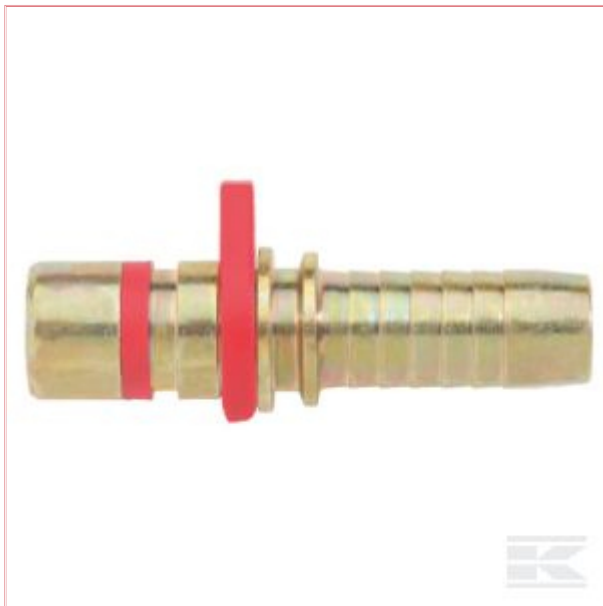

Plug DN06-Ø10mm-WEO 1/4"

Part No: WEO147100404

Price: £5.73 (exc VAT) | £6.88 (inc VAT)

Specifications

WEO147100404

Specifications

- Innovative plug-in system with unthreaded connections
- Couple using only a screwdriver
- Low space requirement
- Coupled connections turn 360°

Benefits

- Time-saving
- Labour-saving
- Very simple handling
- No twisting of hoses when tightening

Application

- WEO fittings system bush inserts
- Front loaders
- Forklifts
- Lift gates
- Machines with tight installation space

Properties	<ul style="list-style-type: none"> - Absolutely leak-proof - Longer hose service life - Free of Cr(III) and Cr(VI) - Safety factor at least: 4:1 - TÜV certified
Technical information	<ul style="list-style-type: none"> - A complete WEO coupling consisting of 1 bush insert and 1 plug - Suitable for 1 + 2 layers and 4SP hoses
Unit	Each
Material	Steel
Surface treatment	Hardened
Temperature range (°C)	-30 <> +100
A (mm)	10
B (mm)	54.4
C (mm)	19
D (mm)	4.5
E (mm)	6.9
F (mm)	30
Hose diameter (mm)	6.9
Max. working pressure (bar)	350