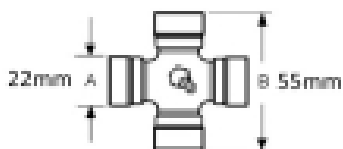

VTE5000 - Universal joint 22mm x 55mm

Part No:

VTE5000

Price:

£19.81 (exc
VAT)

£23.77 (inc
VAT)