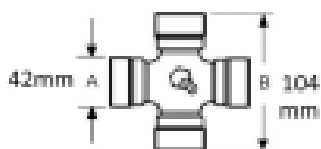

M12 x 70mm Shear bolt

Max torque 4800nm

Optional Extras

VLG1859 PTO Metric coarse Shear bolt M12 x 70mm

Part No:
VLG1859
Price:
£0.54 (exc
VAT)
£0.65 (inc
VAT)

VLG4237 PTO Shear Bolt Lock nut DIN985 M12 Coarse

Part No:
VLG4237
Price:
£0.18 (exc
VAT)
£0.21 (inc
VAT)

VTE5015 Universal joint 42mm x 104mm

Part No:
VTE5015
Price:
£122.50 (exc
VAT)
£147.00 (inc
VAT)

VTE5030 Universal Joint 42mm x 104mm

Part No:
VTE5030
Price:
£155.78 (exc
VAT)
£186.94 (inc
VAT)