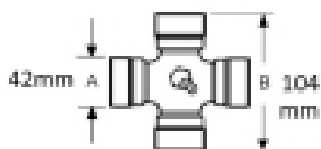

M12 x 70mm Shear bolt

Max torque 4800nm

Optional Extras

VLG1859 PTO Metric coarse Shear bolt M12 x 70mm

© HIFORMATIC

Part No:
VLG1859
Price:
£0.54 (exc
VAT)
£0.65 (inc
VAT)

VLG4237 PTO Shear Bolt Lock nut
DIN985 M12 Coarse

© HIFORMATIC

Part No:
VLG4237
Price:
£0.18 (exc
VAT)
£0.22 (inc
VAT)

VTE5015 Universal joint 42mm x
104mm

Part No:
VTE5015
Price:
£122.50 (exc
VAT)
£147.00 (inc
VAT)

VTE5030 Universal Joint 42mm x
104mm

Part No:
VTE5030
Price:
£155.78 (exc
VAT)
£186.94 (inc
VAT)