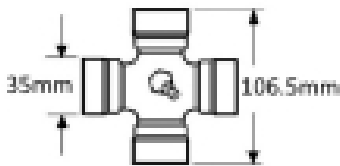

Optional Extras

VLG1859 PTO Metric coarse Shear bolt M12 x 70mm

© HIFORMATIC

Part No:
VLG1859
Price:
£0.54 (exc
VAT)
£0.65 (inc
VAT)

VLG4237 PTO Shear Bolt Lock nut
DIN985 M12 Coarse

© HIFORMATIC

Part No:
VLG4237
Price:
£0.18 (exc
VAT)
£0.22 (inc
VAT)

VTE5009 Universal joint 35mm x
106.5mm

Part No:
VTE5009
Price:
£45.62 (exc
VAT)
£54.74 (inc
VAT)

VTE5039 Universal Joint 30.2mm x
106mm

Part No:
VTE5039
Price:
£95.39 (exc
VAT)
£114.47
(inc VAT)