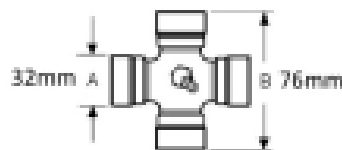

3000nm

Optional Extras

VTE5008 Universal joint 32mm x 76mm

Part No:
VTE5008
Price:
£44.31 (exc
VAT)
£53.17 (inc
VAT)

VTE5019 Universal Joint 32mm x 76mm

Part No:
VTE5019
Price:
£54.99 (exc
VAT)
£65.99 (inc
VAT)