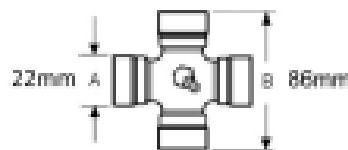

VTE5037 Universal Joint 27mm x 86mm

Part No:
VTE5037
Price:
£67.80 (exc VAT)
£81.36 (inc VAT)