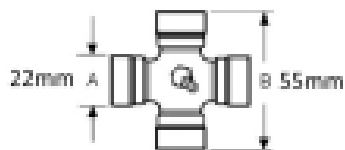

VTE5000 - Universal joint 22mm x 55mm

Part No:
VTE5000

Price:
£19.81 (exc VAT)
£23.77 (inc VAT)