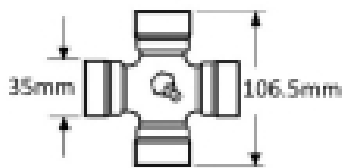

### Specifications

VTE7228 Over Run Clutch

fits UJ 35mm x 106.5mm (VTE 5009)

1 3/8" x 6 spline

3000nm

RH Rotation