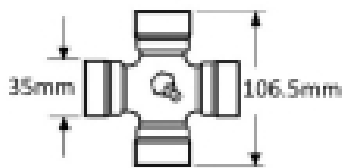

VTE7228 Over Run Clutch 1 3/8" x 6 Spline 3000nm

Part No: VTE7228

Price: £179.02 (exc VAT) | £214.82 (inc VAT)

Specifications

VTE7228 Over Run Clutch

fits UJ 35mm x 106.5mm (VTE 5009)

1 3/8" x 6 spline

3000nm

RH Rotation

Optional Extras

VTE5009 Universal joint 35mm x 106.5mm

Part No:
VTE5009
Price:
£45.62 (exc
VAT)
£54.74 (inc
VAT)

VTE7931 PTO Over Run Clutch Quick release kit

Part No:
VTE7931
Price:
£26.15 (exc
VAT)
£31.38 (inc
VAT)