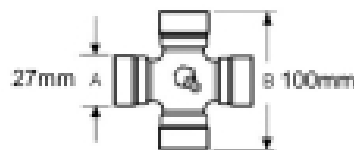

RH Rotation

Optional Extras

VTE5005 Universal joint 30mm x 92mm

Part No:
VTE5005
Price:
£31.44 (exc
VAT)
£37.73 (inc
VAT)

VTE5038 Universal Joint 27mm x 100mm

Part No:
VTE5038
Price:
£86.51 (exc
VAT)
£103.81 (inc
VAT)