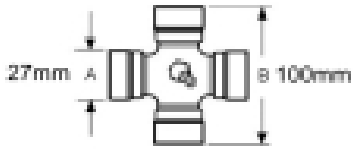

R/H Rotation

3000nm

Clutch diameter - D 91mm

Jaw width - X 106mm

Yoke length - L 167mm

Clutch length - L 154mm

Optional Extras

VTE5038 Universal Joint 27mm x 100mm