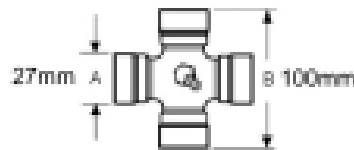

RH Rotation

Optional Extras

VTE5005 Universal joint 30mm x 92mm

Part No:
VTE5005
Price:
£31.44 (exc
VAT)
£37.73 (inc
VAT)

VTE5038 Universal Joint 27mm x 100mm

Part No:
VTE5038
Price:
£86.51 (exc
VAT)
£103.81 (inc
VAT)