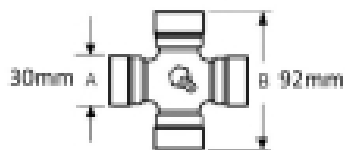

RH Rotation

Optional Extras

VTE5005 Universal joint 30mm x 92mm

Part No:
VTE5005
Price:
£31.44 (exc
VAT)
£37.73 (inc
VAT)

VTE5038 Universal Joint 27mm x 100mm

Part No:
VTE5038
Price:
£86.51 (exc
VAT)
£103.81 (inc
VAT)