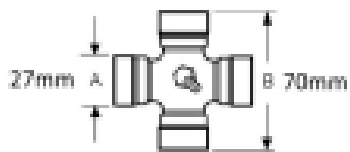

VTE5001 - Universal joint 27mm x 70mm

Part No:

VTE5001

Price:

£23.54 (exc

VAT)

£28.25 (inc

VAT)