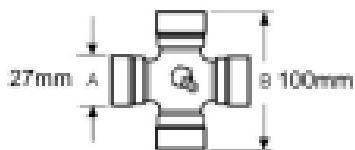

VTE5038 Universal Joint 27mm x 100mm

Part No:
VTE5038
Price:
£86.51 (exc
VAT)
£103.81 (inc
VAT)