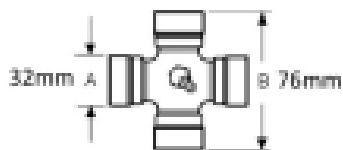

VTE5008 Universal joint 32mm x 76mm

Part No:
VTE5008
Price:
£44.31 (exc
VAT)
£53.17 (inc
VAT)