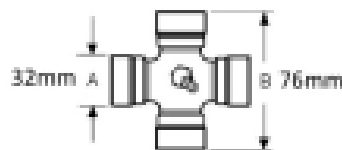

VTE5019 Universal Joint 32mm x 76mm

Part No:
VTE5019
Price:
£54.99 (exc
VAT)
£65.99 (inc
VAT)