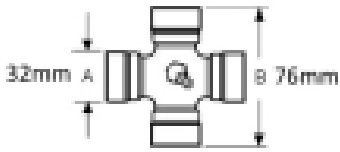

VTE5008 Universal joint 32mm x 76mm

Part No:
VTE5008
Price:
£44.31 (exc VAT)
£53.17 (inc VAT)