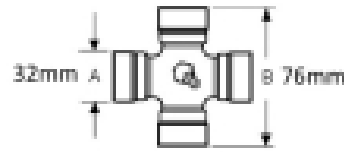

VTE5019 Universal Joint 32mm x 76mm

Part No:
VTE5019
Price:
£54.99 (exc VAT)
£65.99 (inc VAT)