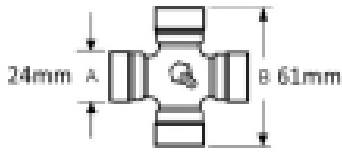

VTE5003 - Universal joint 24mm x 61mm

Part No:
VTE5003
Price:
£24.69 (exc
VAT)
£29.63 (inc
VAT)