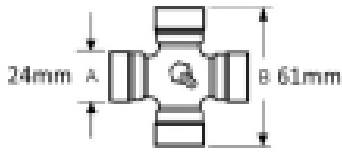

VTE7101 Ratchet Clutch 1 3/8" x 6 spline 300nm

Part No: VTE7101

Price: £81.27 (exc VAT) | £97.52 (inc VAT)

Specifications

VTE7101 Ratchet Clutch

for VTE5003 UJ 24mm x 61mm (VTE 5003)

1 3/8" x 6 spline fitting

300nm Torque rating

****Repair parts - Please note that the VTE7101
Safety Device requires 1 x VTE7930 Spring kits****

Optional Extras

VTE5003 - Universal joint 24mm x 61mm

Part No:
VTE5003
Price:
£24.69 (exc
VAT)
£29.63 (inc
VAT)