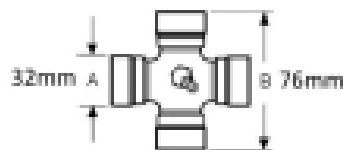

VTE7091 Friction Clutch 1 3/8 6 spline 1200nm

Part No: VTE7091

Price: £159.09 (exc VAT) | £190.91 (inc VAT)

Specifications

VTE7091 Friction Clutch

fits UJ 32mm x 76mm (VTE 5008)

1 3/8" x 6 spline

1200nm

Optional Extras

VTE5008 Universal joint 32mm x 76mm

Part No:
VTE5008
Price:
£44.31 (exc VAT)
£53.17 (inc VAT)

VTE5019 Universal Joint 32mm x 76mm

Part No:
VTE5019
Price:
£54.99 (exc VAT)
£65.99 (inc VAT)

VTE7812 Conic Bolt M12 - 1 3/8