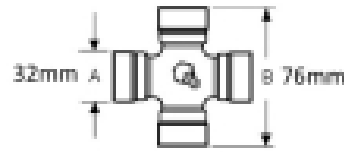

VTE7091 Friction Clutch 1 3/8 6 spline 1200nm

Part No: VTE7091

Price: £159.09 (exc VAT) | £190.91 (inc VAT)

Specifications

VTE7091 Friction Clutch

fits UJ 32mm x 76mm (VTE 5008)

1 3/8" x 6 spline

1200nm

Optional Extras

VTE5008 Universal joint 32mm x 76mm

Part No:
VTE5008
Price:
£44.31 (exc
VAT)
£53.17 (inc
VAT)

VTE5019 Universal Joint 32mm x 76mm

Part No:
VTE5019
Price:
£54.99 (exc
VAT)
£65.99 (inc
VAT)

VTE7812 Conic Bolt M12 - 1 3/8