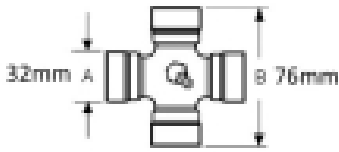

VTE7091 Friction Clutch 1 3/8 6 spline 1200nm

Part No: VTE7091

Price: £159.09 (exc VAT) | £190.91 (inc VAT)

Specifications

VTE7091 Friction Clutch

fits UJ 32mm x 76mm (VTE 5008)

1 3/8" x 6 spline

1200nm

Optional Extras

VTE5008 Universal joint 32mm x 76mm

Part No:
VTE5008
Price:
£44.31 (exc
VAT)
£53.17 (inc
VAT)

VTE5019 Universal Joint 32mm x 76mm

Part No:
VTE5019
Price:
£54.99 (exc
VAT)
£65.99 (inc
VAT)

VTE7812 Conic Bolt M12 - 1 3/8