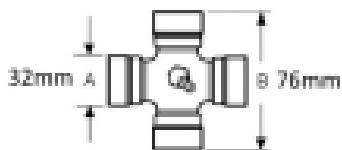

Optional Extras

VTE5008 Universal joint 32mm x 76mm

Part No:
VTE5008
Price:
£44.31 (exc VAT)
£53.17 (inc VAT)

VTE5019 Universal Joint 32mm x 76mm

Part No:
VTE5019
Price:
£54.99 (exc VAT)
£65.99 (inc VAT)

VTE7812 Conic Bolt M12 - 1 3/8