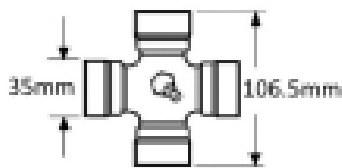

VTE7088 Friction Clutch 1 3/4 x 6

Part No: VTE7088

Price: £217.87 (exc VAT) | £261.44 (inc VAT)

Specifications

VTE7088 Friction Clutch

fits UJ 35mm x 106.5mm (VTE 5009)

1 3/4 x 6 spline

Max torque 2000NM

Friction Plates 4

Optional Extras

VTE5009 Universal joint 35mm x 106.5mm

Part No:
VTE5009
Price:
£45.62 (exc
VAT)
£54.74 (inc
VAT)

VTE7813 Conic Bolt M14 - 1 3/4

Part No:
VTE7813
Price:
£28.72 (exc
VAT)
£34.46 (inc
VAT)