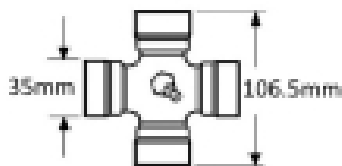

Friction Plates 4

Optional Extras

VTE5009 Universal joint 35mm x 106.5mm

Part No:
VTE5009
Price:
£45.62 (exc
VAT)
£54.74 (inc
VAT)

VTE7813 Conic Bolt M14 - 1 3/4

Part No:
VTE7813
Price:
£28.73 (exc
VAT)
£34.48 (inc
VAT)