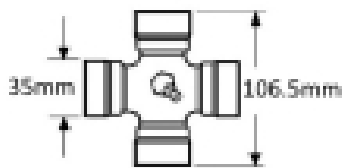

VTE7076 Friction Clutch 1 3/4" 20 Spline 2000nm

Part No: VTE7076

Price: £217.87 (exc VAT) | £261.44 (inc VAT)

Specifications

VTE7076 Friction Clutch

for UJ 35mm x 106.5mm (VTE 5009)

1 3/4" 20 spline

2000nm

Friction Plates 4

Optional Extras

VTE5009 Universal joint 35mm x 106.5mm

Part No:
VTE5009
Price:
£45.62 (exc
VAT)
£54.74 (inc
VAT)

VTE7813 Conic Bolt M14 - 1 3/4

Part No:
VTE7813
Price:
£28.72 (exc
VAT)
£34.46 (inc
VAT)