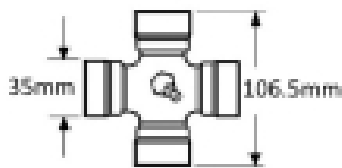

VTE7048 Friction Clutch 1 3/8" x 6 Spline 2000nm

Part No: VTE7048

Price: £222.81 (exc VAT) | £267.37 (inc VAT)

Specifications

VTE7048 Friction Clutch

fits UJ 35mm x 106.5mm (VTE 5009)

1 3/8" x 6 spline

2000nm

Optional Extras

VTE5009 Universal joint 35mm x 106.5mm

Part No:
VTE5009
Price:
£45.62 (exc VAT)
£54.74 (inc VAT)

VTE7812 Conic Bolt M12 - 1 3/8

Part No:
VTE7812
Price:
£22.56 (exc VAT)
£27.07 (inc VAT)

VTE7900 PTO Friction Clutch Spring 6 mm wire dia. (each)