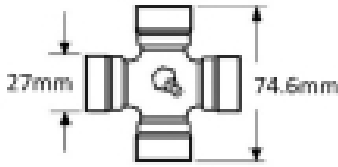

VTE7014 Friction Clutch 1 3/8" x 6 spline 900nm

Part No: VTE7014

Price: £164.50 (exc VAT) | £197.40 (inc VAT)

Specifications

VTE7104 Friction Clutch

fits UJ 27mm x 74.6mm (VTE 5004)

1 3/8" x 6 spline

900nm

Optional Extras

VTE5004 Universal Joint 27mm x 74.6mm

Part No:
VTE5004
Price:
£20.76 (exc VAT)
£24.91 (inc VAT)

VTE5037 Universal Joint 27mm x 86mm

Part No:
VTE5037
Price:
£67.80 (exc VAT)
£81.36 (inc VAT)

VTE7812 Conic Bolt M12 - 1 3/8

Part No:
VTE7812
Price:
£22.56 (exc VAT)
£27.07 (inc VAT)

VTE7900 PTO Friction Clutch Spring 6 mm wire dia. (each)

Part No:
VTE7900
Price:
£1.64 (exc VAT)
£1.97 (inc VAT)

VTE7902 PTO Friction Clutch Friction plate 140 mm o.d.(each)