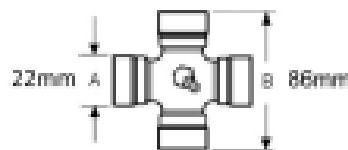

VTE7014 Friction Clutch 1 3/8" x 6 spline 900nm

Part No: VTE7014

Price: £164.50 (exc VAT) | £197.40 (inc VAT)

Specifications

VTE7104 Friction Clutch

fits UJ 27mm x 74.6mm (VTE 5004)

1 3/8" x 6 spline

900nm

Optional Extras

VTE5004 Universal Joint 27mm x 74.6mm

Part No:
VTE5004
Price:
£20.76 (exc VAT)
£24.91 (inc VAT)

VTE5037 Universal Joint 27mm x 86mm

Part No:
VTE5037
Price:
£63.01 (exc VAT)
£75.61 (inc VAT)