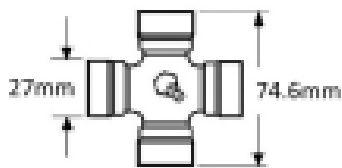

VTE7014 Friction Clutch 1 3/8" x 6 spline 900nm

Part No: VTE7014

Price: £164.50 (exc VAT) | £197.40 (inc VAT)

Specifications

VTE7104 Friction Clutch

fits UJ 27mm x 74.6mm (VTE 5004)

1 3/8" x 6 spline

900nm

Optional Extras

VTE5004 Universal Joint 27mm x 74.6mm

Part No:
VTE5004
Price:
£20.76 (exc VAT)
£24.91 (inc VAT)

VTE5037 Universal Joint 27mm x 86mm

Part No:
VTE5037
Price:
£63.01 (exc VAT)
£75.61 (inc VAT)

VTE7812 Conic Bolt M12 - 1 3/8

Part No:
VTE7812
Price:
£22.56 (exc VAT)
£27.07 (inc VAT)

VTE7900 PTO Friction Clutch Spring 6 mm wire dia. (each)

Part No:
VTE7900
Price:
£1.64 (exc VAT)
£1.97 (inc VAT)

VTE7902 PTO Friction Clutch Friction plate 140 mm o.d.(each)