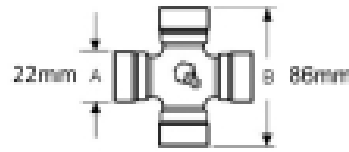

VTE7014 Friction Clutch 1 3/8" x 6 spline 900nm

Part No: VTE7014

Price: £164.50 (exc VAT) | £197.40 (inc VAT)

Specifications

VTE7104 Friction Clutch

fits UJ 27mm x 74.6mm (VTE 5004)

1 3/8" x 6 spline

900nm

Optional Extras

VTE5004 Universal Joint 27mm x 74.6mm

Part No:
VTE5004
Price:
£20.76 (exc VAT)
£24.91 (inc VAT)

VTE5037 Universal Joint 27mm x 86mm

Part No:
VTE5037
Price:
£67.80 (exc VAT)
£81.36 (inc VAT)