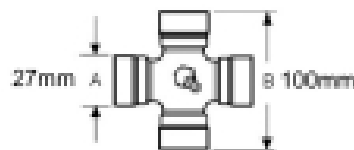

Optional Extras

VTE5005 Universal joint 30mm x 92mm

Part No:
VTE5005
Price:
£31.44 (exc VAT)
£37.73 (inc VAT)

VTE5038 Universal Joint 27mm x 100mm

Part No:
VTE5038
Price:
£86.51 (exc VAT)
£103.81 (inc VAT)

VTE7812 Conic Bolt M12 - 1 3/8

Part No:
VTE7812
Price:
£22.56 (exc VAT)
£27.07 (inc VAT)

VTE7900 PTO Friction Clutch Spring 6 mm wire dia. (each)

Part No:
VTE7900
Price:
£1.64 (exc VAT)
£1.97 (inc VAT)

VTE7902 PTO Friction Clutch Friction plate 140 mm o.d.(each)