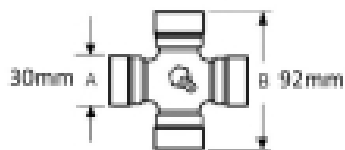

Optional Extras

VTE5005 Universal joint 30mm x 92mm

Part No:
VTE5005
Price:
£31.44 (exc VAT)
£37.73 (inc VAT)

VTE5038 Universal Joint 27mm x 100mm

Part No:
VTE5038
Price:
£86.51 (exc VAT)
£103.81 (inc VAT)