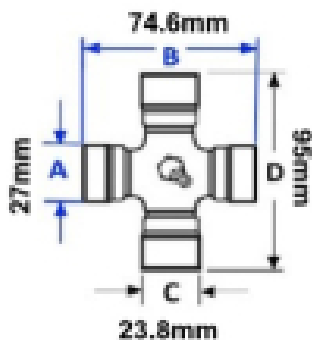

VTE5501 Wide angle joint body

Part No: VTE5501

Price: £204.97 (exc VAT) | £245.96 (inc VAT)

Specifications

VTE5501 Wide angle joint body

Optional Extras

VTE5017 Universal joint 27mm x 74.6mm - 23.8mm x 95mm Wide Angle

Part No:

VTE5017

Price:

£68.13 (exc VAT)

£81.76 (inc VAT)