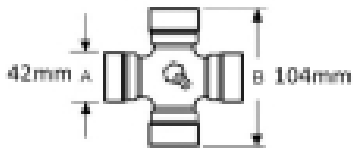

VTE5030 Universal Joint 42mm x 104mm

Part No:
VTE5030
Price:
£155.78 (exc
VAT)
£186.94 (inc
VAT)