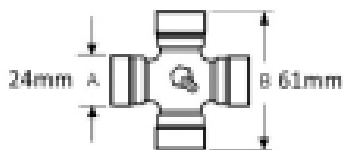

VTE4221 Splined Outer Yoke 1 3/8 x 21 spline

Part No: VTE4221

Price: £29.68 (exc VAT) | £35.62 (inc VAT)

Specifications

VTE4221 Splined Outer Yoke

fits 24mm x 61mm UJ (VTE 5003)

1 3/8" 21 spline

Optional Extras

VTE5003 - Universal joint 24mm x 61mm

Part No:

VTE5003

Price:

£24.69 (exc

VAT)

£29.63 (inc

VAT)