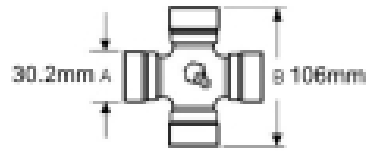

VTE4162 Clamp Type Yoke Non-Int. Bolt 1 3/4" 6 Spline

Part No: VTE4162

Price: £79.36 (exc VAT) | £95.23 (inc VAT)

Specifications

VTE4162 Clamp Type Yoke Non-Int. Bolt

fits UJ 35mm x 106.5mm (VTE 5009)

1 3/4" 6 spline

Optional Extras

VTE5009 Universal joint 35mm x 106.5mm

Part No:
VTE5009
Price:
£45.62 (exc VAT)
£54.74 (inc VAT)

VTE5039 Universal Joint 30.2mm x 106mm

Part No:
VTE5039
Price:
£95.38 (exc VAT)
£114.46 (inc VAT)