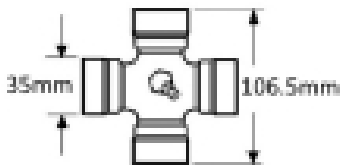

See image key for size data

Shaft size - A 1 3/4, 6

Bolt size M12

Yoke length - L 125mm

Bolt center - P 20mm

Jaw width - X 117mm

Optional Extras

VTE5009 Universal joint 35mm x 106.5mm