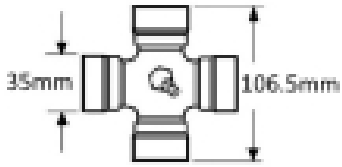

VTE4162 Clamp Type Yoke Non-Int. Bolt 1 3/4" 6 Spline

Part No: VTE4162

Price: £79.36 (exc VAT) | £95.23 (inc VAT)

Specifications

VTE4162 Clamp Type Yoke Non-Int. Bolt

fits UJ 35mm x 106.5mm (VTE 5009)

1 3/4" 6 spline

Optional Extras

VTE5009 Universal joint 35mm x 106.5mm

Part No:
VTE5009
Price:
£45.62 (exc
VAT)
£54.74 (inc
VAT)

VTE5039 Universal Joint 30.2mm x 106mm

Part No:
VTE5039
Price:
£95.39 (exc
VAT)
£114.47
(inc VAT)