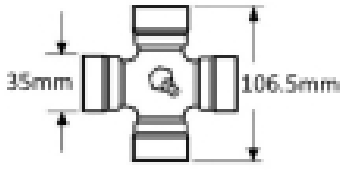

VTE4162 Clamp Type Yoke Non-Int. Bolt 1 3/4" 6 Spline

Part No: VTE4162

Price: £79.36 (exc VAT) | £95.23 (inc VAT)

Specifications

VTE4162 Clamp Type Yoke Non-Int. Bolt

fits UJ 35mm x 106.5mm (VTE 5009)

1 3/4" 6 spline

Optional Extras

VTE5009 Universal joint 35mm x 106.5mm

Part No:
VTE5009
Price:
£45.62 (exc VAT)
£54.74 (inc VAT)

VTE5039 Universal Joint 30.2mm x 106mm

Part No:
VTE5039
Price:
£95.38 (exc VAT)
£114.46 (inc VAT)