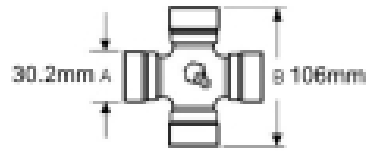

VTE4162 Clamp Type Yoke Non-Int. Bolt 1 3/4" 6 Spline

Part No: VTE4162

Price: £79.36 (exc VAT) | £95.23 (inc VAT)

Specifications

VTE4162 Clamp Type Yoke Non-Int. Bolt

fits UJ 35mm x 106.5mm (VTE 5009)

1 3/4" 6 spline

Optional Extras

VTE5009 Universal joint 35mm x 106.5mm

Part No:
VTE5009
Price:
£45.62 (exc
VAT)
£54.74 (inc
VAT)

VTE5039 Universal Joint 30.2mm x 106mm

Part No:
VTE5039
Price:
£95.39 (exc
VAT)
£114.47
(inc VAT)