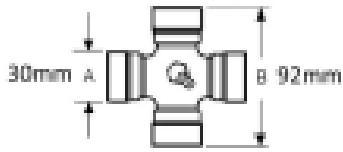

### Specifications

VTE4105 Clamp Type Yoke With Non-Int. Bolt

fits UJ 30mm x 92mm (VTE 5005)

1 3/8" 6 spline

### Optional Extras

VTE5005 Universal joint 30mm x 92mm

**Part No:**  
VTE5005  
**Price:**  
£31.44 (exc  
VAT)  
£37.73 (inc  
VAT)

VTE5038 Universal Joint 27mm x 100mm

**Part No:**  
VTE5038  
**Price:**  
£86.51 (exc  
VAT)  
£103.81 (inc  
VAT)