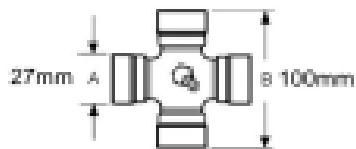

Optional Extras

VTE5038 Universal Joint 27mm x 100mm

Part No:

VTE5038

Price:

£86.51 (exc
VAT)

£103.81 (inc
VAT)