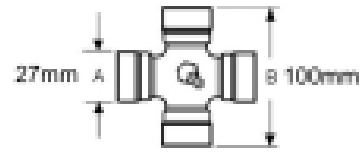

### Specifications

VTE4105 Clamp Type Yoke With Non-Int. Bolt

fits UJ 30mm x 92mm (VTE 5005)

1 3/8" 6 spline

### Optional Extras

VTE5005 Universal joint 30mm x 92mm

**Part No:**  
VTE5005  
**Price:**  
£31.44 (exc  
VAT)  
£37.73 (inc  
VAT)

VTE5038 Universal Joint 27mm x 100mm

**Part No:**  
VTE5038  
**Price:**  
£86.51 (exc  
VAT)  
£103.81 (inc  
VAT)