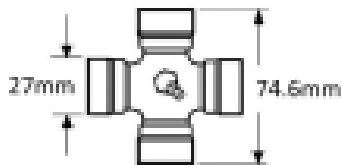

Optional Extras

VTE5004 Universal Joint 27mm x 74.6mm

Part No:
VTE5004
Price:
£20.76 (exc
VAT)
£24.91 (inc
VAT)

VTE5037 Universal Joint 27mm x 86mm