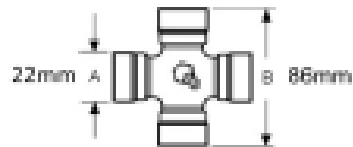

Part No:
VTE5037
Price:
£67.80 (exc
VAT)
£81.36 (inc
VAT)