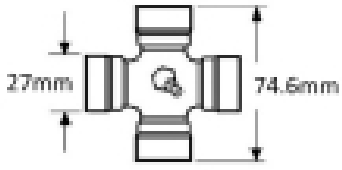

VTE4103 Clamp Type Yoke Splined With Non Int. Bolt 1 3/8" 6 spline

Part No: VTE4103

Price: £33.27 (exc VAT) | £39.92 (inc VAT)

Specifications

VTE4103 Clamp Type Yoke

fits UJ 27mm x 74.6mm (VTE 5004)

1 3/8" 6 spline

Optional Extras

VTE5004 Universal Joint 27mm x 74.6mm

Part No:
VTE5004
Price:
£20.76 (exc
VAT)
£24.91 (inc
VAT)

VTE5037 Universal Joint 27mm x 86mm

Part No:
VTE5037
Price:
£67.80 (exc
VAT)
£81.36 (inc
VAT)