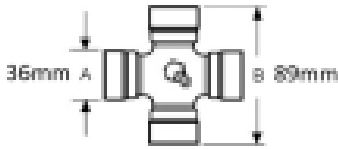

See image key for size data

Shaft size - A 1 3/4, 6

Bolt size M16

Yoke length - L 122mm

Bolt center - P 20mm

Jaw width - X 106mm

Optional Extras

VTE5010 Universal joint 36mm x 89mm

Part No:
VTE5010
Price:
£50.62 (exc
VAT)
£60.74 (inc
VAT)

VTE5029 Universal Joint 36mm x 89mm

Part No:
VTE5029
Price:
£73.47 (exc
VAT)
£88.16 (inc
VAT)