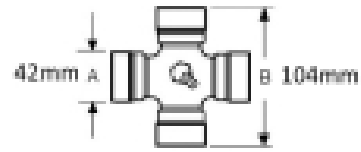

VTE4047 Clamp Type Yoke 1 3/4 20 spline

Part No: VTE4047

Price: £181.35 (exc VAT) | £217.62 (inc VAT)

Specifications

VTE4047 Outer PTO Yoke

to fit 42mm x 104mm UJ (VTE 5015 & VTE5030)

1 3/4 20 spline

Bolt size M16

Optional Extras

VTE5015 Universal joint 42mm x 104mm

Part No:
VTE5015
Price:
£122.50 (exc VAT)
£147.00 (inc VAT)

VTE5030 Universal Joint 42mm x 104mm

Part No:
VTE5030
Price:
£155.78 (exc VAT)
£186.94 (inc VAT)