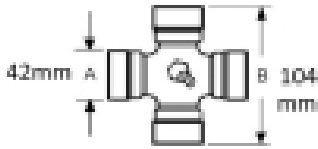

See image key for size data

Shaft size - A 1 3/4, 20

Bolt size M16

Yoke length - L 132mm

Bolt center - P 30mm

Jaw width - X 121mm

Optional Extras

VTE5015 Universal joint 42mm x 104mm