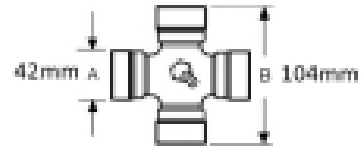

See image key for size data

Shaft size - A 1 3/4, 20

Bolt size M16

Yoke length - L 132mm

Bolt center - P 30mm

Jaw width - X 121mm

Optional Extras

VTE5015 Universal joint 42mm x 104mm

Part No:

VTE5015

Price:

£122.50 (exc VAT)

£147.00 (inc VAT)

VTE5030 Universal Joint 42mm x 104mm

Part No:

VTE5030