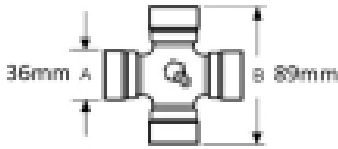

See image key for size data

Shaft size - A 1 3/4, 20

Bolt size M16

Yoke length - L 122mm

Bolt center - P 20mm

Jaw width - X 106mm

Optional Extras

VTE5010 Universal joint 36mm x 89mm

Part No:
VTE5010
Price:
£50.62 (exc
VAT)
£60.74 (inc
VAT)

VTE5029 Universal Joint 36mm x 89mm

Part No:
VTE5029
Price:
£73.47 (exc
VAT)
£88.16 (inc
VAT)