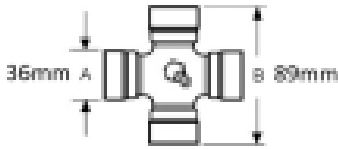

See image key for size data

Shaft size - A 1 3/8, 21

Bolt size M12

Yoke length - L 122mm

Bolt center - P 20mm

Jaw width - X 106mm

Optional Extras

VTE5010 Universal joint 36mm x 89mm

Part No:
VTE5010
Price:
£50.62 (exc
VAT)
£60.74 (inc
VAT)

VTE5029 Universal Joint 36mm x 89mm

Part No:
VTE5029
Price:
£73.47 (exc
VAT)
£88.16 (inc
VAT)