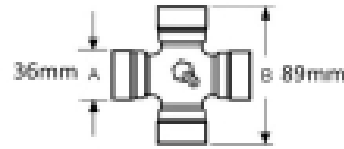

Part No:
VTE5029
Price:
£73.47 (exc
VAT)
£88.16 (inc
VAT)