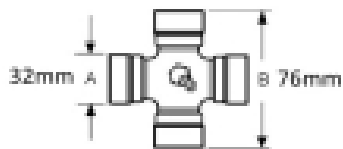

See image key for size data

Shaft size - A 1 3/4, 6

Bolt size M16

Yoke length - L 112mm

Bolt center - P 20mm

Jaw width - X 89mm

Optional Extras

VTE5008 Universal joint 32mm x 76mm