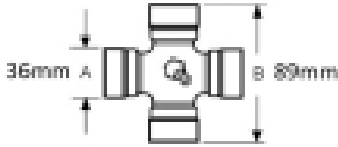

Optional Extras

VTE5010 Universal joint 36mm x 89mm

Part No:
VTE5010
Price:
£50.62 (exc
VAT)
£60.74 (inc
VAT)

VTE5029 Universal Joint 36mm x 89mm