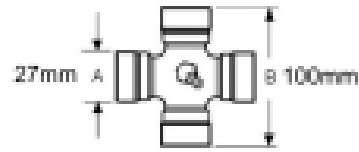

VTE4005 Clamp Type Yoke With Int. Bolt 1 3/8" 6 spline

Part No: VTE4005

Price: £47.88 (exc VAT) | £57.46 (inc VAT)

Specifications

VTE4005 Clamp Type Yoke With Int. Bolt

fits UJ 30mm x 92mm (VTE 5005)

1 3/8" 6 spline

Optional Extras

VTE5005 Universal joint 30mm x 92mm

Part No:
VTE5005
Price:
£31.44 (exc
VAT)
£37.73 (inc
VAT)

VTE5038 Universal Joint 27mm x 100mm

Part No:
VTE5038
Price:
£86.51 (exc
VAT)
£103.81 (inc
VAT)