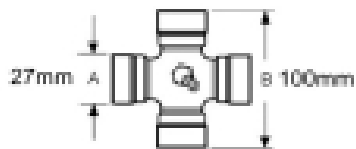

See image key for size data

Shaft size - A 1 3/8, 6

Bolt size M12

Yoke length - L 122mm

Bolt center - P 20mm

Jaw width - X 106mm

Optional Extras

VTE5038 Universal Joint 27mm x
100mm