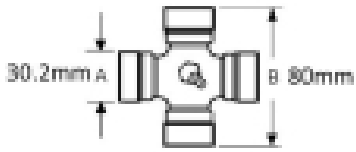

VTE5007 Universal joint 30.2mm x 80mm

Part No:
VTE5007

Price:
£27.23 (exc
VAT)
£32.68 (inc
VAT)