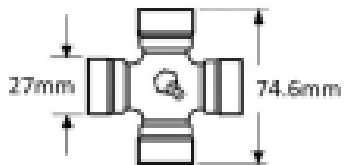

Shaft size - A 1 3/8, 6

Bolt size M12

Yoke length - L 109mm

Bolt center - P 18mm

Jaw width - X 85mm

Optional Extras

VTE5004 Universal Joint 27mm x 74.6mm

Part No:
VTE5004
Price:
£20.76 (exc
VAT)
£24.91 (inc
VAT)