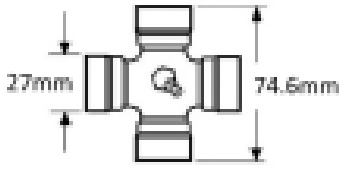

VTE4003 Clamp Type Yoke With Int. Bolt 1 3/8" 6 spline

Part No: VTE4003

Price: £37.57 (exc VAT) | £45.08 (inc VAT)

Specifications

VTE4003 Clamp Type Yoke

fits UJ 27mm x 74.6mm (VTE 5004)

1 3/8" 6 spline

Optional Extras

VTE5004 Universal Joint 27mm x 74.6mm

Part No:
VTE5004
Price:
£20.76 (exc
VAT)
£24.91 (inc
VAT)

VTE5037 Universal Joint 27mm x 86mm

Part No:
VTE5037
Price:
£67.80 (exc
VAT)
£81.36 (inc
VAT)