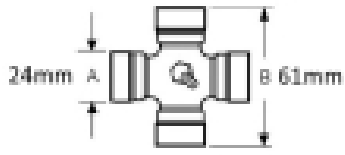

VTE4001 Clamp Type Yoke With Int. Bolt 1 3/8" x 21 spline

Part No: VTE4001

Price: £31.13 (exc VAT) | £37.36 (inc VAT)

Specifications

VTE4001 Clamp Type Yoke

fits UJ 24mm x 61mm (VTE 5003)

Outer Yoke With Interfering Bolt

1 3/8" 6 spline

Optional Extras

VTE5003 - Universal joint 24mm x 61mm

Part No:
VTE5003

Price:
£24.69 (exc
VAT)
£29.63 (inc
VAT)