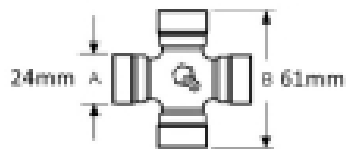

Optional Extras

VTE5003 - Universal joint 24mm x 61mm

Part No:

VTE5003

Price:

£24.69 (exc
VAT)

£29.63 (inc
VAT)