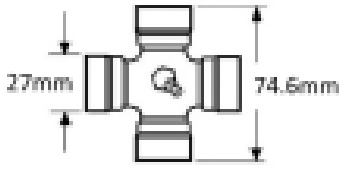

VTE3850 Clamp Type Yoke Bore 1" With 1/4" Keyway & M12 Non Int. Bolt

Part No: VTE3850

Price: £43.12 (exc VAT) | £51.74 (inc VAT)

Specifications

VTE3850 Clamp Type Yoke

fits UJ 27mm x 74.6mm (VTE 5004)

Bore 1" with 1/4" Keyway & M12 Non-interfering bolt

Optional Extras

VTE5004 Universal Joint 27mm x 74.6mm

Part No:
VTE5004
Price:
£20.76 (exc
VAT)
£24.91 (inc
VAT)

VTE5037 Universal Joint 27mm x 86mm

Part No:
VTE5037
Price:
£67.80 (exc
VAT)
£81.36 (inc
VAT)