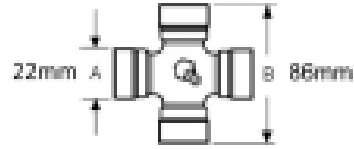

VTE3850 Clamp Type Yoke Bore 1" With 1/4" Keyway & M12 Non Int. Bolt

Part No: VTE3850

Price: £43.12 (exc VAT) | £51.74 (inc VAT)

Specifications

VTE3850 Clamp Type Yoke

fits UJ 27mm x 74.6mm (VTE 5004)

Bore 1" with 1/4" Keyway & M12 Non-interfering bolt

Optional Extras

VTE5004 Universal Joint 27mm x 74.6mm

Part No:
VTE5004
Price:
£20.76 (exc
VAT)
£24.91 (inc
VAT)

VTE5037 Universal Joint 27mm x 86mm

Part No:
VTE5037
Price:
£67.80 (exc
VAT)
£81.36 (inc
VAT)