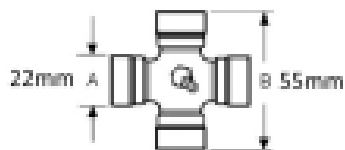

VTE5000 - Universal joint 22mm x 55mm

Part No:

VTE5000

Price:

£19.81 (exc

VAT)

£23.77 (inc

VAT)