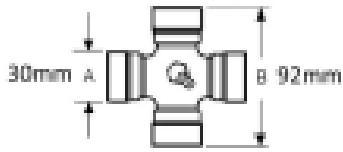

VTE3816 Clamp Type Yoke With Keyway & Non-Int. Bolt Bore 1 3/8"

Part No: VTE3839

Price: £51.56 (exc VAT) | £61.87 (inc VAT)

Specifications

VTE3839 Clamp Type Yoke With Keyway & Non-Int. Bolt

fits UJ 30mm x 92mm (VTE 5005)

1 3/8" Bore, M12 Bolt

Optional Extras

VTE5005 Universal joint 30mm x 92mm

Part No:
VTE5005
Price:
£31.44 (exc
VAT)
£37.73 (inc
VAT)

VTE5038 Universal Joint 27mm x 100mm

Part No:
VTE5038
Price:
£86.51 (exc
VAT)
£103.81 (inc
VAT)