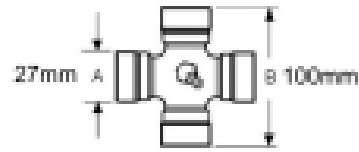

1 3/8" Bore, M12 Bolt

Optional Extras

VTE5005 Universal joint 30mm x 92mm

Part No:
VTE5005
Price:
£31.44 (exc
VAT)
£37.73 (inc
VAT)

VTE5038 Universal Joint 27mm x 100mm

Part No:
VTE5038
Price:
£86.51 (exc
VAT)
£103.81 (inc
VAT)