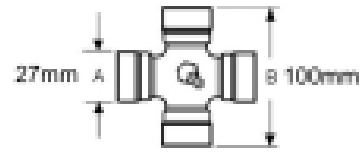

1 3/8" Bore, M12 Bolt

Optional Extras

VTE5005 Universal joint 30mm x 92mm

Part No:
VTE5005
Price:
£31.44 (exc
VAT)
£37.73 (inc
VAT)

VTE5038 Universal Joint 27mm x 100mm

Part No:
VTE5038
Price:
£86.51 (exc
VAT)
£103.81 (inc
VAT)