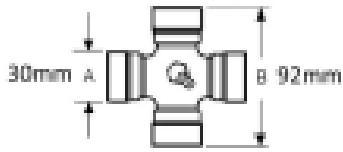

VTE3816 Clamp Type Yoke With Keyway & Non-Int. Bolt Bore 1 3/8"

Part No: VTE3839

Price: £51.54 (exc VAT) | £61.85 (inc VAT)

Specifications

VTE3839 Clamp Type Yoke With Keyway & Non-Int. Bolt

fits UJ 30mm x 92mm (VTE 5005)

1 3/8" Bore, M12 Bolt

Optional Extras

VTE5005 Universal joint 30mm x 92mm

Part No:
VTE5005
Price:
£31.44 (exc
VAT)
£37.73 (inc
VAT)

VTE5038 Universal Joint 27mm x 100mm

Part No:
VTE5038
Price:
£86.51 (exc
VAT)
£103.81 (inc
VAT)