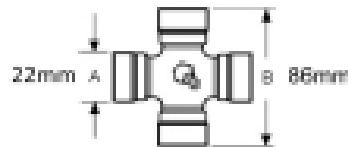

Bore 1 1/4" with 5/16" Keyway & M12 Non-interfering bolt

See image key for size data

Bore size - A 1 1/4

Bolt size M12

Key way size - C 5/16

Yoke Length - L 109mm

Pin centre - P 18mm

Jaw width - X 85mm

Optional Extras

VTE5004 Universal Joint 27mm x 74.6mm

Part No:
VTE5004
Price:
£20.76 (exc
VAT)
£24.91 (inc
VAT)

VTE5037 Universal Joint 27mm x 86mm

Part No:
VTE5037
Price:
£67.80 (exc
VAT)
£81.36 (inc
VAT)