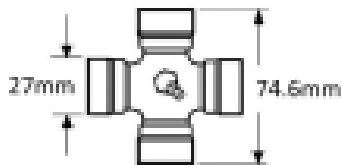

Bore 1 1/4" with 5/16" Keyway & M12 Non-interfering bolt

See image key for size data

Bore size - A 1 1/4

Bolt size M12

Key way size - C 5/16

Yoke Length - L 109mm

Pin centre - P 18mm

Jaw width - X 85mm

Optional Extras

VTE5004 Universal Joint 27mm x 74.6mm

Part No:
VTE5004
Price:
£20.76 (exc
VAT)
£24.91 (inc
VAT)

VTE5037 Universal Joint 27mm x 86mm

Part No:
VTE5037
Price:
£67.80 (exc
VAT)
£81.36 (inc
VAT)