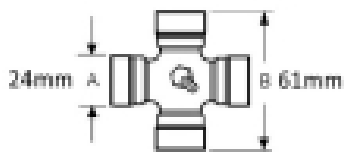

VTE5003 - Universal joint 24mm x 61mm

Part No:

VTE5003

Price:

£24.69 (exc

VAT)

£29.63 (inc

VAT)