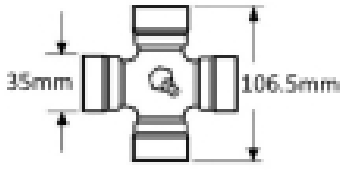

VTE3818 Clamp Type Yoke Plain Bore 35mm Clamp Type Keyway & Non-Int. Bolt

Part No: VTE3818

Price: £84.92 (exc VAT) | £101.90 (inc VAT)

Specifications

VTE3818 Clamp Type Yoke Plain Bore

fits UJ 35mm x 106.5mm (VTE 5009)

With 10mm Keyway & Non-Interfering M12 Bolt

Optional Extras

VTE5009 Universal joint 35mm x 106.5mm

Part No:
VTE5009
Price:
£45.62 (exc VAT)
£54.74 (inc VAT)

VTE5039 Universal Joint 30.2mm x 106mm

Part No:
VTE5039
Price:
£95.39 (exc VAT)
£114.47 (inc VAT)