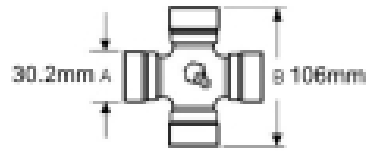

With 10mm Keyway & Non-Interfering M12 Bolt

Optional Extras

VTE5009 Universal joint 35mm x 106.5mm

Part No:
VTE5009
Price:
£45.62 (exc VAT)
£54.74 (inc VAT)

VTE5039 Universal Joint 30.2mm x 106mm

Part No:
VTE5039
Price:
£95.39 (exc VAT)
£114.47 (inc VAT)