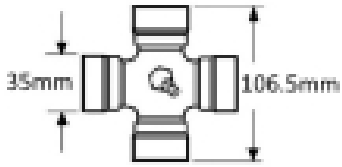

VTE3818 Clamp Type Yoke Plain Bore 35mm Clamp Type Keyway & Non-Int. Bolt

Part No: VTE3818

Price: £84.91 (exc VAT) | £101.89 (inc VAT)

Specifications

VTE3818 Clamp Type Yoke Plain Bore

fits UJ 35mm x 106.5mm (VTE 5009)

With 10mm Keyway & Non-Interfering M12 Bolt

Optional Extras

VTE5009 Universal joint 35mm x 106.5mm

Part No:
VTE5009
Price:
£45.62 (exc VAT)
£54.74 (inc VAT)

VTE5039 Universal Joint 30.2mm x 106mm

Part No:
VTE5039
Price:
£95.38 (exc VAT)
£114.46 (inc VAT)