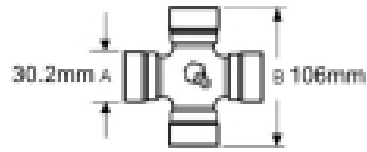

With 10mm Keyway & Non-Interfering M12 Bolt

Optional Extras

VTE5009 Universal joint 35mm x 106.5mm

Part No:
VTE5009
Price:
£45.62 (exc VAT)
£54.74 (inc VAT)

VTE5039 Universal Joint 30.2mm x 106mm

Part No:
VTE5039
Price:
£95.38 (exc VAT)
£114.46 (inc VAT)