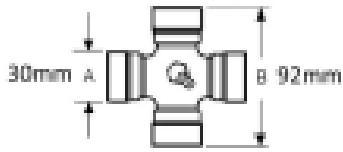

VTE3816 Clamp Type Yoke With Keyway & Non-Int. Bolt Bore 35mm

Part No: VTE3816

Price: £55.47 (exc VAT) | £66.56 (inc VAT)

Specifications

VTE3816 Clamp Type Yoke Plain Bore With Keyway & Non-Interfering M12 bolt

fits UJ 30mm x 92mm (VTE 5005)

35mm Bore M12 Bolt

Optional Extras

VTE5005 Universal joint 30mm x 92mm

Part No:
VTE5005
Price:
£31.44 (exc
VAT)
£37.73 (inc
VAT)

VTE5038 Universal Joint 27mm x 100mm

Part No:
VTE5038
Price:
£86.51 (exc
VAT)
£103.81 (inc
VAT)