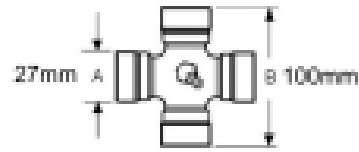

fits UJ 30mm x 92mm (VTE 5005)

35mm Bore M12 Bolt

Optional Extras

VTE5005 Universal joint 30mm x 92mm

Part No:
VTE5005
Price:
£31.44 (exc
VAT)
£37.73 (inc
VAT)

VTE5038 Universal Joint 27mm x 100mm

Part No:
VTE5038
Price:
£86.51 (exc
VAT)
£103.81 (inc
VAT)