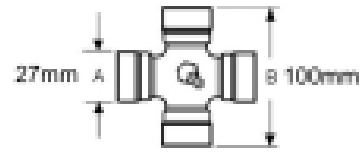

fits UJ 30mm x 92mm (VTE 5005)

35mm Bore M12 Bolt

Optional Extras

VTE5005 Universal joint 30mm x 92mm

Part No:
VTE5005
Price:
£31.44 (exc
VAT)
£37.73 (inc
VAT)

VTE5038 Universal Joint 27mm x 100mm

Part No:
VTE5038
Price:
£86.51 (exc
VAT)
£103.81 (inc
VAT)