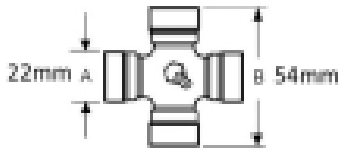

VTE3806 Clamp Type Yoke Bore 30mm With 8mm Keyway & M12 Non-Int. Bolt

Part No: VTE3806

Price: £32.34 (exc VAT) | £38.81 (inc VAT)

Specifications

VTE3802 Clamp Type Yoke

Bore 30mm With 8mm Keyway & M12 Non-Int. Bolt

fits UJ 22mm x 54mm (VTE 5011)

Optional Extras

VTE5011 Universal joint 22mm x 54mm

Part No:

VTE5011

Price:

£21.45 (exc
VAT)

£25.74 (inc
VAT)