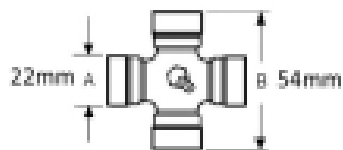

fits UJ 22mm x 54mm (VTE 5011)

Optional Extras

VTE5011 Universal joint 22mm x 54mm

Part No:

VTE5011

Price:

£21.45 (exc

VAT)