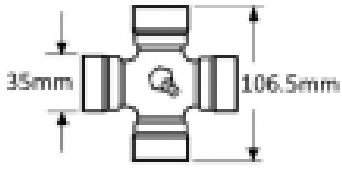

VTE3724 Clamp Type Yoke Plain Bore 45mm Keyway & Thr. Bolt

Part No: VTE3724

Price: £84.91 (exc VAT) | £101.89 (inc VAT)

Specifications

VTE3724 Clamp Type Yoke Plain Bore 45mm Keyway & Thr. Bolt

fits UJ 35mm x 106.5mm (VTE 5009)

With 14mm Keyway & M16 Interfering Bolt

Optional Extras

VTE5009 Universal joint 35mm x 106.5mm

Part No:
VTE5009
Price:
£45.62 (exc
VAT)
£54.74 (inc
VAT)

VTE5039 Universal Joint 30.2mm x 106mm

Part No:
VTE5039
Price:
£95.38 (exc
VAT)
£114.46
(inc VAT)