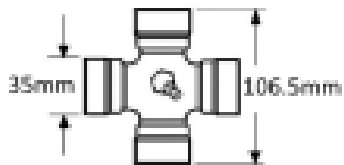

With 14mm Keyway & M16 Interfering Bolt

See image key for size data

Bore size - A 45mm

Bolt size M16

Key way size - C 14mm

Yoke Length - L 125mm

Pin centre - P 20mm

Jaw width - X 117mm

Optional Extras

VTE5009 Universal joint 35mm x 106.5mm

Part No:
VTE5009
Price:
£45.62 (exc
VAT)
£54.74 (inc
VAT)

VTE5039 Universal Joint 30.2mm x 106mm

Part No:
VTE5039
Price:
£95.39 (exc
VAT)
£114.47
(inc VAT)