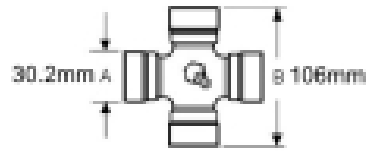

With 14mm Keyway & M16 Interfering Bolt

Optional Extras

VTE5009 Universal joint 35mm x 106.5mm

Part No:
VTE5009
Price:
£45.62 (exc
VAT)
£54.74 (inc
VAT)

VTE5039 Universal Joint 30.2mm x 106mm

Part No:
VTE5039
Price:
£95.38 (exc
VAT)
£114.46
(inc VAT)