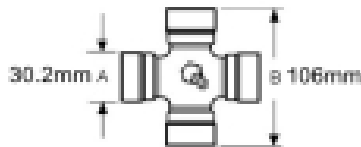

Part No:
VTE5039
Price:
£95.39 (exc
VAT)
£114.47
(inc VAT)