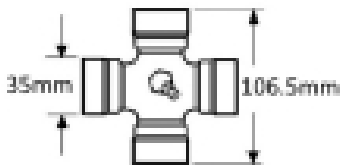

With 14mm Keyway & M16 Interfering Bolt

See image key for size data

Bore size - A 45mm

Bolt size M16

Key way size - C 14mm

Yoke Length - L 125mm

Pin centre - P 20mm

Jaw width - X 117mm

Optional Extras

VTE5009 Universal joint 35mm x 106.5mm

Part No:
VTE5009
Price:
£45.62 (exc
VAT)
£54.74 (inc
VAT)

VTE5039 Universal Joint 30.2mm x 106mm

Part No:
VTE5039
Price:
£95.39 (exc
VAT)
£114.47
(inc VAT)