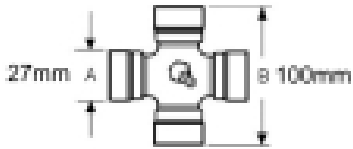

### Specifications

VTE3722 Clamp Type Yoke With Keyway & Int. Bolt

fits UJ 30mm x 92mm (VTE 5005)

Bore Size 45mm

Bolt Size M16

Key Way size C 14mm

See image key for size data

Bore size - A 45mm

Bolt size M16

Key way size - C 14mm

Yoke Length - L 122mm

Pin centre - P 20mm

Jaw width - X 106mm

## **Optional Extras**

VTE5038 Universal Joint 27mm x 100mm

**Part No:**

VTE5038

**Price:**

£86.51 (exc  
VAT)

£103.81 (inc  
VAT)