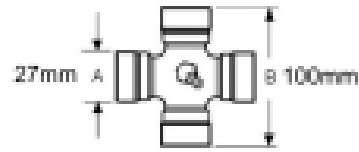

40mm bore, M12 Bolt

Optional Extras

VTE5005 Universal joint 30mm x 92mm

Part No:
VTE5005
Price:
£31.44 (exc
VAT)
£37.73 (inc
VAT)

VTE5038 Universal Joint 27mm x 100mm

Part No:
VTE5038
Price:
£86.51 (exc
VAT)
£103.81 (inc
VAT)