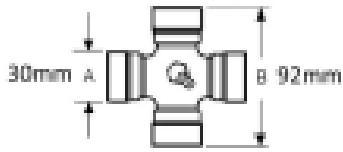

VTE3816 Clamp Type Yoke With Keyway & Int. Bolt Bore 40mm

Part No: VTE3718

Price: £58.21 (exc VAT) | £69.85 (inc VAT)

Specifications

VTE3718 Clamp Type Yoke With Keyway & Int. Bolt

fits UJ 30mm x 92mm (VTE 5005)

40mm bore, M12 Bolt

Optional Extras

VTE5005 Universal joint 30mm x 92mm

Part No:
VTE5005
Price:
£31.44 (exc
VAT)
£37.73 (inc
VAT)

VTE5038 Universal Joint 27mm x 100mm

Part No:
VTE5038
Price:
£86.51 (exc
VAT)
£103.81 (inc
VAT)