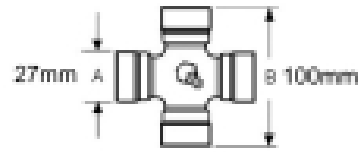

### Specifications

VTE3715 Clamp Type Yoke With Keyway & Int. Bolt

fits UJ 30mm x 92mm (VTE 5005)

Bore 35mm, M12 Bolt

### Optional Extras

VTE5005 Universal joint 30mm x 92mm

**Part No:**  
VTE5005  
**Price:**  
£31.44 (exc  
VAT)  
£37.73 (inc  
VAT)

VTE5038 Universal Joint 27mm x 100mm

**Part No:**  
VTE5038  
**Price:**  
£86.51 (exc  
VAT)  
£103.81 (inc  
VAT)