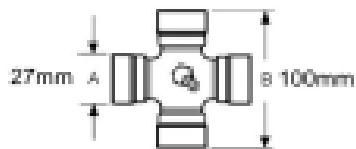

Bore 35mm, M12 Bolt

See image key for size data

Bore size - A 35mm

Bolt size M12

Key way size - C 10mm

Yoke Length - L 122mm

Pin centre - P 20mm

Jaw width - X 106mm

Optional Extras

VTE5038 Universal Joint 27mm x
100mm

Part No:

VTE5038

Price:

£86.51 (exc
VAT)

£103.81 (inc
VAT)