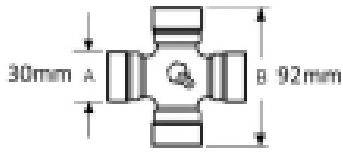

### Specifications

VTE3715 Clamp Type Yoke With Keyway & Int. Bolt

fits UJ 30mm x 92mm (VTE 5005)

Bore 35mm, M12 Bolt

### Optional Extras

VTE5005 Universal joint 30mm x 92mm

**Part No:**  
VTE5005  
**Price:**  
£31.44 (exc  
VAT)  
£37.73 (inc  
VAT)

VTE5038 Universal Joint 27mm x 100mm

**Part No:**  
VTE5038  
**Price:**  
£86.51 (exc  
VAT)  
£103.81 (inc  
VAT)